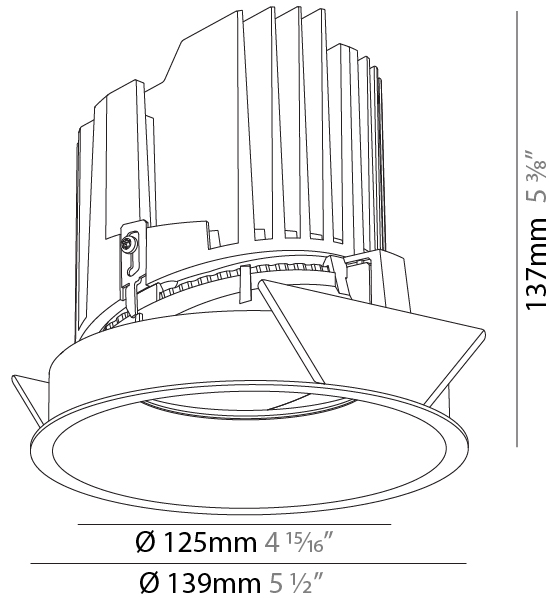

GENERAL

Series: Bioniq
Subseries: Bioniq Round Semi Adjustable
Brand: Prolicht
Division: Architectural
Mounting Type: Recessed
Mounting Location: Ceiling
Subcategory: Downlight

PHYSICAL

Shape: Round
Diameter (mm): 139
Diameter (in): 5 1/2
Height (mm): 137
Height (in): 5 3/8
Ceiling Thickness (mm): 10 / 12.5 / 15
Ceiling Thickness (in): 3/8 or 1/2 or 9/16
Min. Recessing Depth (mm): 150
Min. Recessing Depth (in): 5 7/8
Light Distribution: Adjustable / Downlight
Weight (kg): 0.856
Weight (lbs): 1.89
Fixture Finish: SSR / BKV / CWI / CRY / HAB / UFT / ITA / RUA / FTG / MYG / LOD / PUS / FRO / FUP / KIA / POP / BLS / SPG / MEY / GOH / GUM / CHC / COM / ABZ / JAG / OBR / MOS / ROR
Fixture Material: Aluminum Die Cast
Cut-out Measurements: 130mm / 5 1/8"

OPTICAL

Reflector: 20 / 40 / 60
Adjustability: Rotational 355°; Tilt 10°

RATINGS AND CERTIFICATIONS

Certified By: Certified for North American Standards
IP rating: IP20

						
	130mm 5 1/8"	150mm 5 7/8"	10 15mm 3/8" 9/16"	10°	355°	
						