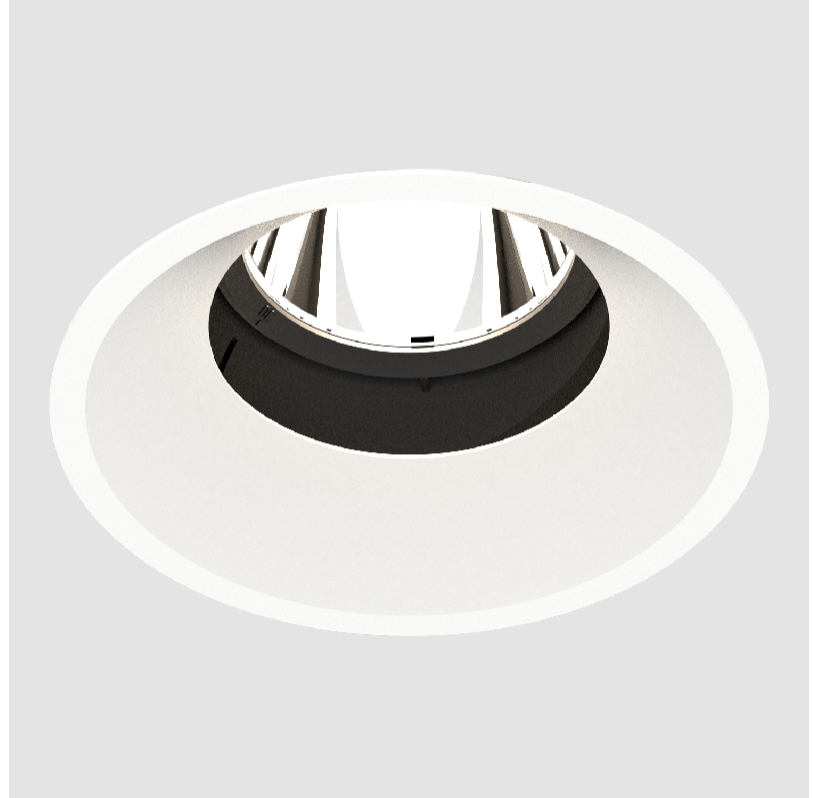

GENERAL

Series: Bioniq
 Subseries: Bioniq Round Semi Adjustable
 Brand: Prolicht
 Division: Architectural
 Mounting Type: Recessed
 Mounting Location: Ceiling
 Subcategory: Downlight

PHYSICAL

Shape: Round
 Diameter (mm): 139
 Diameter (in): 5 1/2
 Height (mm): 137
 Height (in): 5 3/8
 Ceiling Thickness (mm): 10 / 12.5 / 15
 Ceiling Thickness (in): 3/8 or 1/2 or 9/16
 Min. Recessing Depth (mm): 150
 Min. Recessing Depth (in): 5 7/8
 Light Distribution: Adjustable / Downlight
 Weight (kg): 0.814
 Weight (lbs): 1.79
 Fixture Finish: SSR / BKV / CWI / CRY / HAB / UFT / ITA / RUA / FTG / MYG / LOD / PUS / FRO / FUP / KIA / POP / BLS / SPG / MEY / GOH / GUM / CHC / COM / ABZ / JAG / OBR / MOS / ROR
 Fixture Material: Aluminum Die Cast
 Cut-out Measurements: 130mm / 5 1/8"