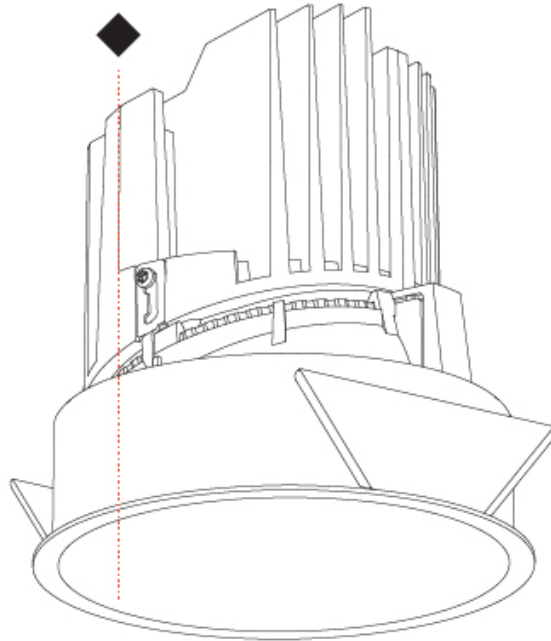

BIONIQ ROUND DEEP RECESSED

A35278-

PROJECT

TYPE

SPECIFIER

QUANTITY

DATE