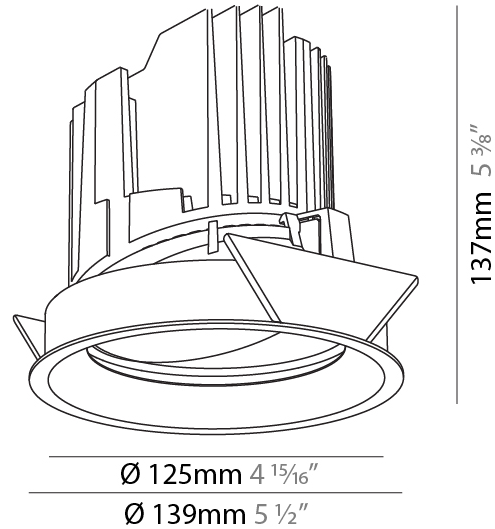

GENERAL

Series: Bioniq
 Subseries: Bioniq Round Adjustable
 Brand: Prolicht
 Division: Architectural
 Mounting Type: Recessed
 Mounting Location: Ceiling
 Subcategory: Downlight

PHYSICAL

Shape: Round
 Diameter (mm): 139
 Diameter (in): 5 1/2
 Height (mm): 137
 Height (in): 5 3/8
 Ceiling Thickness (mm): 10 / 12.5 / 15
 Ceiling Thickness (in): 3/8 or 1/2 or 9/16
 Min. Recessing Depth (mm): 150
 Min. Recessing Depth (in): 5 7/8
 Light Distribution: Adjustable / Downlight
 Weight (kg): 0.849
 Weight (lbs): 1.87
 Fixture Finish: SSR / BKV / CWI / CRY / HAB / UFT / ITA / RUA / FTG / MYG / LOD / PUS / FRO / FUP / KIA / POP / BLS / SPG / MEY / GOH / GUM / CHC / COM / ABZ / JAG / OBR / MOS / ROR
 Fixture Material: Aluminum Die Cast
 Cut-out Measurements: 130mm / 5 1/8"

OPTICAL

Reflector°: 10
 Adjustability: Rotational 355°; Tilt 30°

RATINGS AND CERTIFICATIONS

Certified By: Certified for North American Standards
 IP rating: IP54

	130mm 5 1/8"	150mm 5 7/8"	10 15mm 3/8" 9/16"	30°	355°
A					