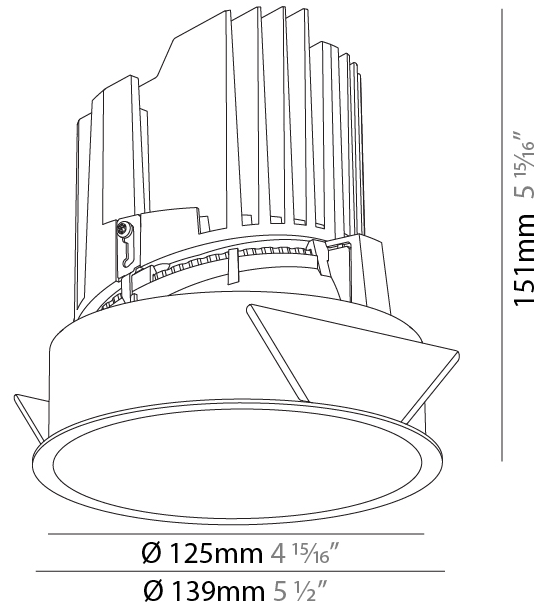

PHYSICAL

Shape: Round
Diameter (mm): 139
Diameter (in): 5 1/2
Height (mm): 151
Height (in): 5 15/16
Ceiling Thickness (mm): 10 / 12.5 / 15
Ceiling Thickness (in): 3/8 or 1/2 or 9/16
Min. Recessing Depth (mm): 170
Min. Recessing Depth (in): 6 11/16
Light Distribution: Downlight
Weight (kg): 0.921
Weight (lbs): 2.03
Fixture Finish: SSR / BKV / CWI / CRY / HAB / UFT / ITA / RUA / FTG / MYG / LOD / PUS / FRO / FUP / KIA / POP / BLS / SPG / MEY / GOH / GUM / CHC / COM / ABZ / JAG / OBR / MOS / ROR
Fixture Material: Aluminum Die Cast
Cut-out Measurements: 130mm / 5 1/8"

ELECTRICAL

Lamp Type: LED (Zhaga Standard)
Input Wattage (W): 13.2 / 16.5
Total Output Wattage (W): 12 / 14
Dimming: Tri-Mode (Non-Dimming and Phase Dimming (120Vac only) and 0-10V Dimming)
Driver Included: No
Driver Location: Recessed Housing
Driver Type: Constant Current - Universal
Driver Class: Class 2
Housing: See components
Input Voltage (V): 120 - 277
Constant Current (MA): 350

LED

Number of LEDs: 1
Color Temperature (°K): 2700 / 3000 / 3500 / 4000
Max. Delivered Lumen (lm): 870 / 970 / 1039 / 1060
Nominal Lumen (lm): 960 / 1070 / 1156 / 1180
CRI: >90 CRI
Efficiency (%): 0.905
Lamp Life (hrs): 50000

OPTICAL

Reflector°: 10

RATINGS AND CERTIFICATIONS

Certified By: Certified for North American Standards
IP rating: IP20